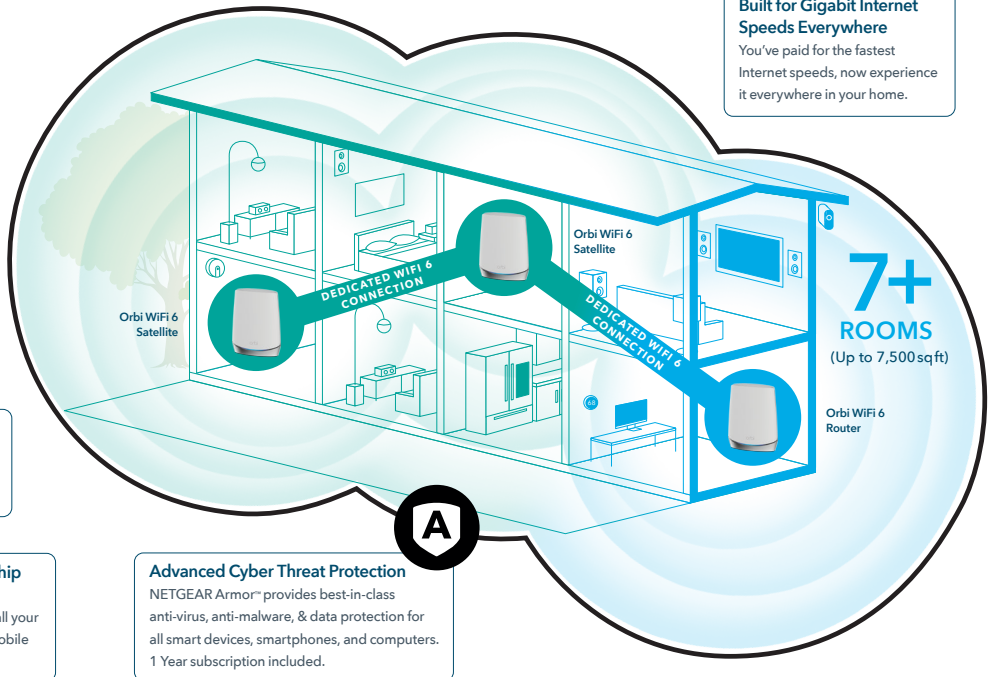

House Diagram

Robust Smart Home Experience

Blockbuster WiFi
Stream ultra-high definition to EVERY screen simultaneously without delay.

Capacity Beyond Belief
Next-generation WiFi 6 provides faster speeds & supports more devices for today & tomorrow.

Performance Leadership in Mesh WiFi 6
Ultra-fast connections for all your smart home, streaming, mobile & gaming needs.

Advanced Cyber Threat Protection
NETGEAR Armor™ provides best-in-class anti-virus, anti-malware, & data protection for all smart devices, smartphones, and computers. 1 Year subscription included.

Built for Gigabit Internet Speeds Everywhere
You've paid for the fastest Internet speeds, now experience it everywhere in your home.